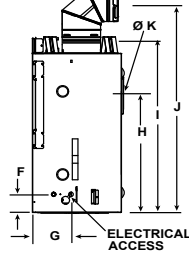

SLIMLINE FUSION SPECIFICATIONS

MODEL	FRONT WIDTH		BACK WIDTH		HEIGHT		DEPTH		GLASS SIZE	BTU/HOUR INPUT
	UNIT	FRAMING	UNIT	FRAMING	UNIT	FRAMING	UNIT	FRAMING		
SL-5F-IFT	36 [914]	37 [940]	25-3/4 [654]	37 [940]	34-3/8 [873]	34-3/4 [883]	16-5/16 [414]	16-1/4 [413]	27-3/16 x 18-1/16 [691 x 459]	12,000-19,500 (NG) 13,500-17,000 (LP)
SL-7F-IFT	41 [1041]	42 [1067]	30-3/4 [781]	42 [1067]	37-7/8 [962]	38-1/4 [972]	16-5/16 [414]	16-1/4 [413]	32-1/16 x 21-1/2 [814 x 546]	16,500-24,000 (NG) 16,500-20,500 (LP)

LEFT SIDE VIEW

FRONT VIEW

RIGHT SIDE VIEW

TOP VIEW

MODEL	A	B	C	D	E	F	G	H	I	J	K	L	M	N	O	P	Q	R	S	T	U	V
SL-5F-IFT	36 [914]	31-1/8 [791]	27-3/16 [691]	18-1/16 [459]	34-1/16 [865]	3-9/16 [91]	6-7/8 [175]	23-3/8 [594]	34-3/8 [873]	35-1/2 [902]	8 [203]	8-13/16 [224]	16-5/16 [414]	1/2 [13]	25-3/4 [654]	12-7/8 [327]	15-7/8 [403]	6-5/8 [168]	2-3/16 [55]	6 [152]	1 [25]	30-1/16 [764]
SL-7F-IFT	41 [1041]	36-1/8 [918]	32-1/16 [814]	21-1/2 [546]	37-5/8 [955]	3-9/16 [91]	6-7/8 [175]	26-7/8 [683]	37-7/8 [962]	39-15/16 [1014]	8 [203]	8-13/16 [224]	16-5/16 [414]	1/2 [13]	30-3/4 [781]	15-3/8 391	15-7/8 [403]	6-5/8 [168]	2-3/16 [56]	6 [152]	1 [25]	33-9/16 [853]

Dimensions are in inches and millimeters. Product information is not complete and is subject to change without notice. Product installation must adhere strictly to instructions shipped with product. We recommend measuring individual units at installation. Assumes the use of 1/2" sheetrock. NOTE: Combustible material should not cover the face. Make sure you do NOT cover the decorative door opening.