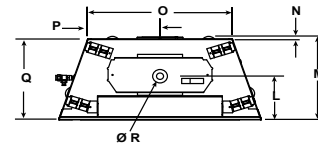

SLIMLINE FUSION SPECIFICATIONS

MODEL	FRONT WIDTH		BACK WIDTH		HEIGHT		DEPTH		GLASS SIZE	BTU/HOUR INPUT
	UNIT	FRAMING	UNIT	FRAMING	UNIT	FRAMING	UNIT	FRAMING		
SL-5F-IFT	36 [914]	37 [940]	25-3/4 [654]	37 [940]	34-3/8 [873]	34-3/4 [883]	16-5/16 [414]	16-1/4 [413]	27-3/16 x 18-1/16 [691 x 459]	12,000-19,500 (NG) 13,500-17,000 (LP)
SL-7F-IFT	41 [1041]	42 [1067]	30-3/4 [781]	42 [1067]	37-7/8 [962]	38-1/4 [972]	16-5/16 [414]	16-1/4 [413]	32-1/16 x 21-1/2 [814 x 546]	16,500-24,000 (NG) 16,500-20,500 (LP)

LEFT SIDE VIEW

FRONT VIEW

RIGHT SIDE VIEW

TOP VIEW

MODEL	A	B	C	D	E	F	G	H	I	J	K	L	M	N	O	P	Q	R	S	T	U	V
SL-5F-IFT	36 [914]	31-1/8 [791]	27-3/16 [691]	18-1/16 [459]	34-1/16 [865]	3-9/16 [91]	6-7/8 [175]	23-3/8 [594]	34-3/8 [873]	35-1/2 [902]	8 [203]	8-13/16 [224]	16-5/16 [414]	1/2 [13]	25-3/4 [654]	12-7/8 [327]	15-7/8 [403]	6-5/8 [168]	2-3/16 [55]	6 [152]	1 [25]	30-1/16 [764]
SL-7F-IFT	41 [1041]	36-1/8 [918]	32-1/16 [814]	21-1/2 [546]	37-5/8 [955]	3-9/16 [91]	6-7/8 [175]	26-7/8 [683]	37-7/8 [962]	39-15/16 [1014]	8 [203]	8-13/16 [224]	16-5/16 [414]	1/2 [13]	30-3/4 [781]	15-3/8 391	15-7/8 [403]	6-5/8 [168]	2-3/16 [56]	6 [152]	1 [25]	33-9/16 [853]

Dimensions are in inches and millimeters. Product information is not complete and is subject to change without notice. Product installation must adhere strictly to instructions shipped with product. We recommend measuring individual units at installation. Assumes the use of 1/2" sheetrock. NOTE: Combustible material should not cover the face. Make sure you do NOT cover the decorative door opening.