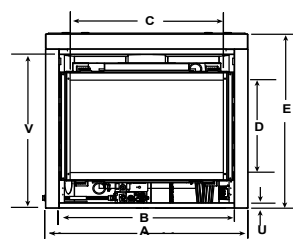

SLIMLINE FUSION SPECIFICATIONS

MODEL	FRONT WIDTH		BACK WIDTH		HEIGHT		DEPTH		GLASS SIZE	BTU/HOUR INPUT
	UNIT	FRAMING	UNIT	FRAMING	UNIT	FRAMING	UNIT	FRAMING		
SL-5F-IFT	36 [914]	37 [940]	25-3/4 [654]	37 [940]	34-3/8 [873]	34-3/4 [883]	16-5/16 [414]	16-1/4 [413]	27-3/16 x 18-1/16 [691 x 459]	12,000-19,500 (NG) 13,500-17,000 (LP)
SL-7F-IFT	41 [1041]	42 [1067]	30-3/4 [781]	42 [1067]	37-7/8 [962]	38-1/4 [972]	16-5/16 [414]	16-1/4 [413]	32-1/16 x 21-1/2 [814 x 546]	16,500-24,000 (NG) 16,500-20,500 (LP)

LEFT SIDE VIEW

FRONT VIEW

RIGHT SIDE VIEW

TOP VIEW

MODEL	A	B	C	D	E	F	G	H	I	J	K	L	M	N	O	P	Q	R	S	T	U	V
SL-5F-IFT	36 [914]	31-1/8 [791]	27-3/16 [691]	18-1/16 [459]	34-1/16 [865]	3-9/16 [91]	6-7/8 [175]	23-3/8 [594]	34-3/8 [873]	35-1/2 [902]	8 [203]	8-13/16 [224]	16-5/16 [414]	1/2 [13]	25-3/4 [654]	12-7/8 [327]	15-7/8 [403]	6-5/8 [168]	2-3/16 [55]	6 [152]	1 [25]	30-1/16 [764]
SL-7F-IFT	41 [1041]	36-1/8 [918]	32-1/16 [814]	21-1/2 [546]	37-5/8 [955]	3-9/16 [91]	6-7/8 [175]	26-7/8 [683]	37-7/8 [962]	39-15/16 [1014]	8 [203]	8-13/16 [224]	16-5/16 [414]	1/2 [13]	30-3/4 [781]	15-3/8 391	15-7/8 [403]	6-5/8 [168]	2-3/16 [56]	6 [152]	1 [25]	33-9/16 [853]