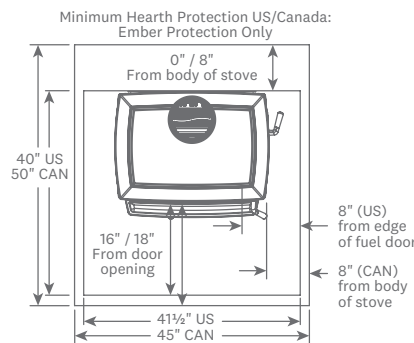

Finish Options

Specifications

HHV Efficiency	81%
HeatLife™ Burn Time*	30 hours
EPA Certified	0.7 g/hr
Heats up to	2,500 sq ft
Firebox Capacity	3.1 cu ft
BTU	Up to 80,000
Maximum Log Length	23"
Flue Diameter	Top - 8"
Weight	550 lbs

Accessories

Blower w/ Rear Heat Shield.....	96-57800
Outside Air Adapter	96-53400

Note: All information is for reference only. Refer to the owner's manual for full specification and installation details.