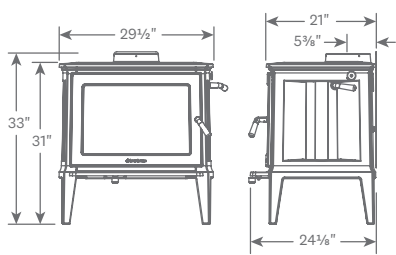

Dimensions

Clearances

Hearth Protection