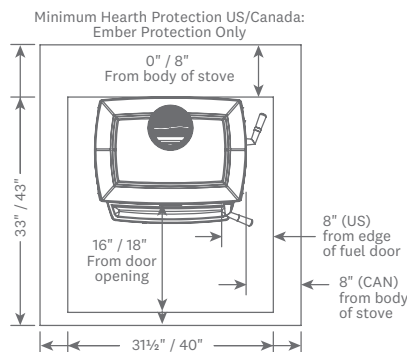

Hearth Protection

Finish Options

Specifications

HHV Efficiency	79%
HeatLife™ Burn Time*	16 hours
EPA Certified	1.07 g/hr
Heats up to	1,400 sq ft
Firebox Capacity	1.32 cu ft
BTU	Up to 40,000
Maximum Log Length	16"
Flue Diameter	Top - 6"
Weight	350 lbs

Accessories

Blower w/ Rear Heat Shield	96-57400
Outside Air Adapter	96-53400