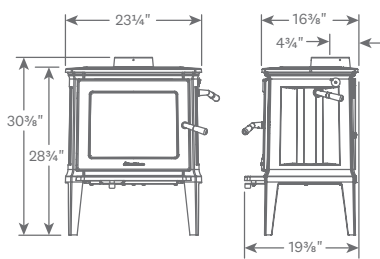

Dimensions

Clearances

Side: 14" Rear: 15 1/2" Corner: 14"

Single-wall connector pipe
no rear heat shield

Side: 14" Rear: 13 3/4" Corner: 7"

Single-wall connector pipe
with included rear heat shield

Side: 14" Rear: 9 3/4" Corner: 7"

Double-wall connector pipe
with blower kit heat shield

Note: All information is for reference only.
Refer to the owner's manual for full specification and installation details.